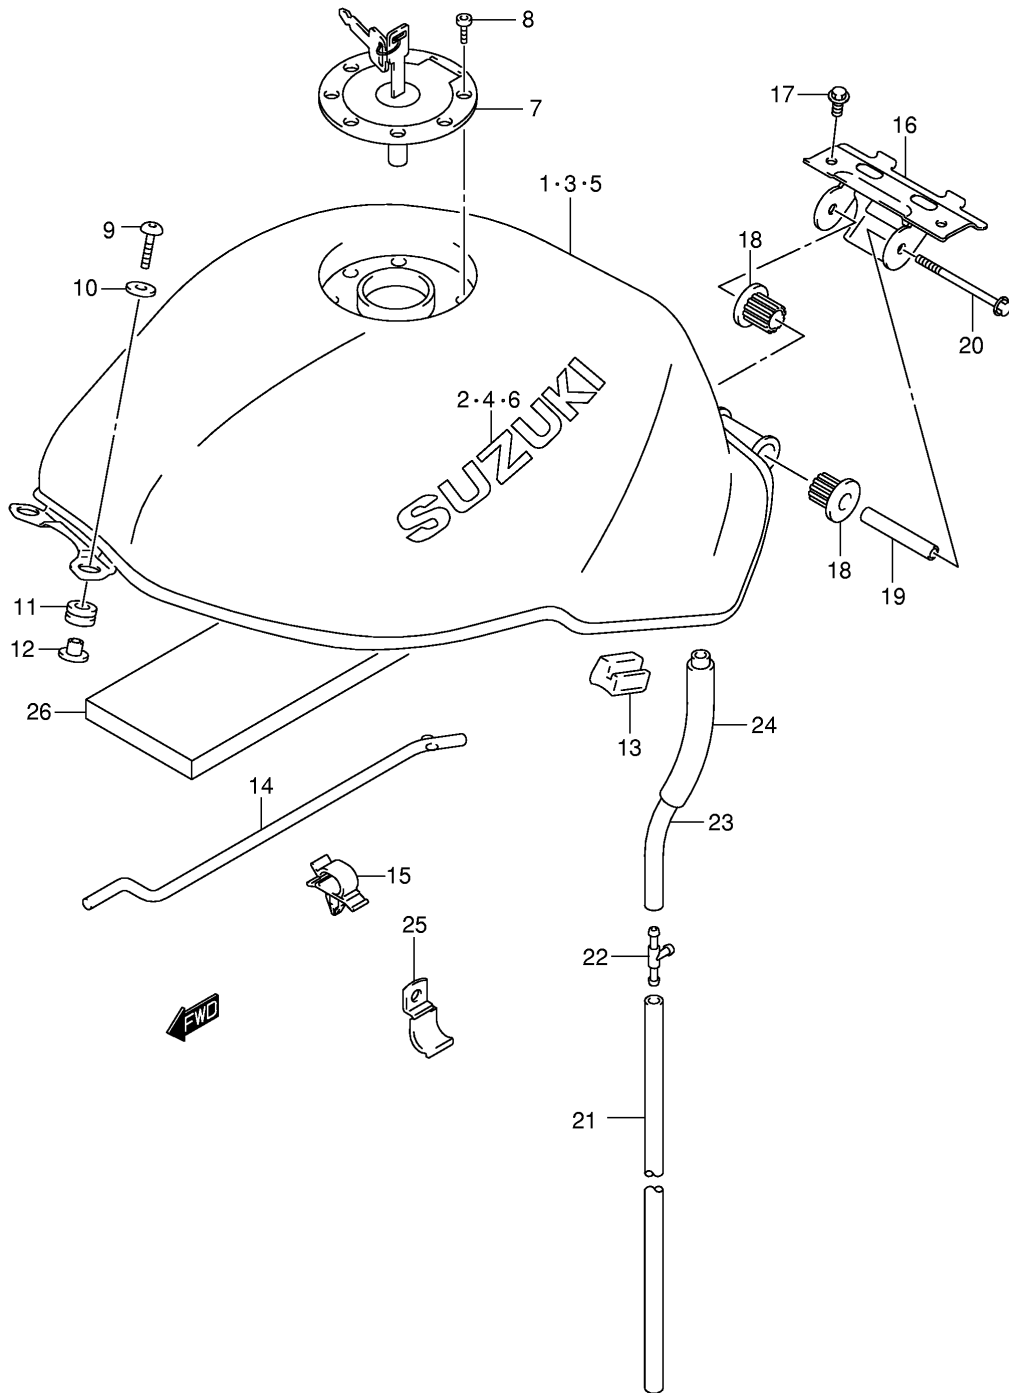

Ref No	Part No	Description
1	44100-19F00-Y7E	Tank Assy, Fuel (blue)
1	44100-19F00-Y7L	Tank Assy, Fuel (black)
1	44100-19F00-Y7M	Tank Assy, Fuel (red)
1	44100-19F00-Y9F	Tank Assy, Fuel (yellow)
2	68111-42E00-20G	• Emblem, Fuel Tank (gray)
2	68111-42E00-1ZY	• Emblem, Fuel Tank (gray)
7	44200-33870	Cap Set, Fuel Tank
8	09106-05017	Bolt (l:20)
9	09139-06029	Screw (6x25)
10	09160-06054	Washer (6.5x22x1.6)
11	44511-19F00	Cushion, Front
12	44512-19F00	Spacer, Front
13	44559-19F00	Cushion, Fuel Tank Side
14	44574-33E01	Stay, Fuel Tank
15	09403-05310	Clamp
16	44550-19F10	Bracket, Fuel Tank Rear
17	01550-08163	Bolt
18	44541-02F00	Cushion, Fuel Tank Rear
19	44561-19F00	Spacer, Fuel Tank Rear
20	01550-08853	Bolt
21	09352-70103-600	Hose, No.2 (l:600->80)
22	09367-08004	Joint, 3 Way
23	09352-70103-600	Hose, No.1 (l:600->60)
24	09351-14152-600	Protector (l:600->40)
25	44339-19F00	Clamp, Drain Hose
26	44194-19F00	Shield, Tank Front